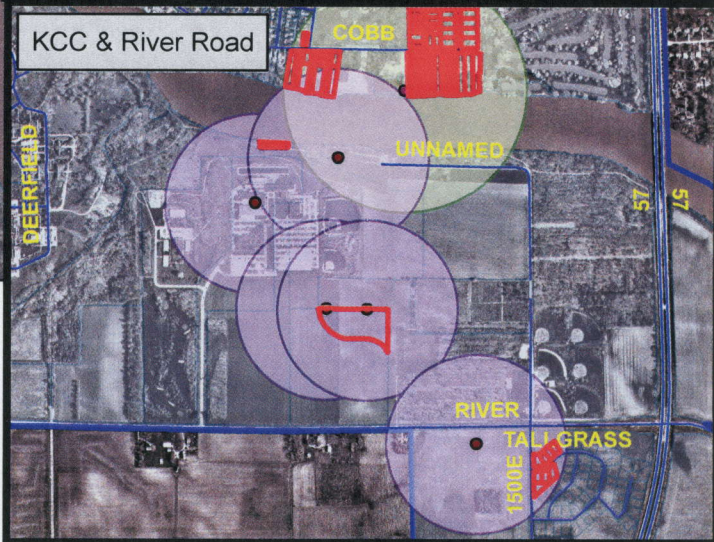

Downtown

Legend

- Antenna
- 1000 Foot Buffer
- High Gain Antenna
- 1350 Foot Buffer

Data Analysis Using GIS:
 City Parcels Completely Covered by
 Wireless Internet Service