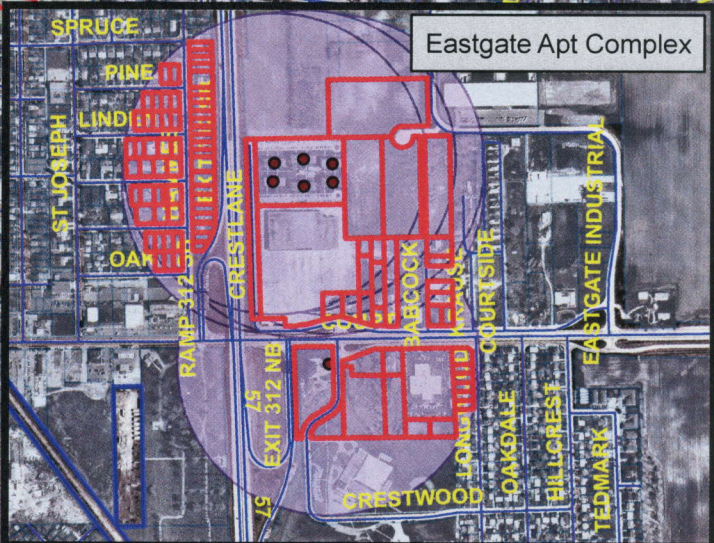

Downtown

Legend

- Antenna
- 1000 Foot Buffer
- High Gain Antenna
- 1350 Foot Buffer

Data Analysis Using GIS:
 City Parcels Completely Covered by
 Wireless Internet Service